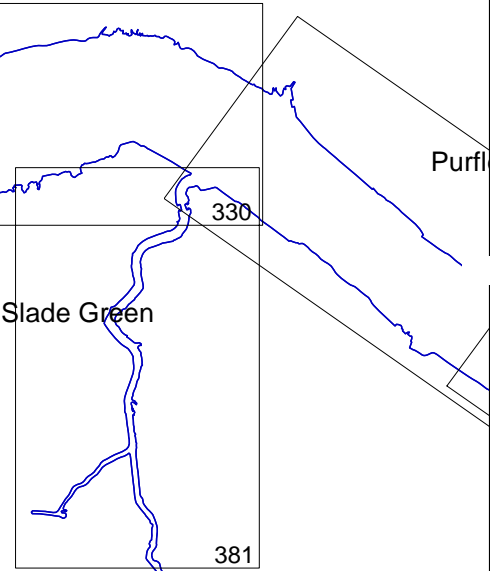

PORT OF LONDON  
AUTHORITY

EAST HAM

town

mes  
ier

WOOLWICH

Barking  
Creek

379

327

325

Margaretness

Crossness  
326

Thamesmead

328

Jenningtree  
Point

329

Belvedere

330

ERITH

Slade Green

381

DARTFORD

Rainham  
Creek

Wennington

Purfl

**Chart List**

No.	Title	No.	Title
324	Woolwich Reach, Lower	329	Erith Reach
325	Gallions Reach	330	Erith Rands
326	Barking Reach	379	Barking Creek
327	Halfway Reach	381	Dartford and Crayford Creeks
328	Halfway Reach to Erith Reach		