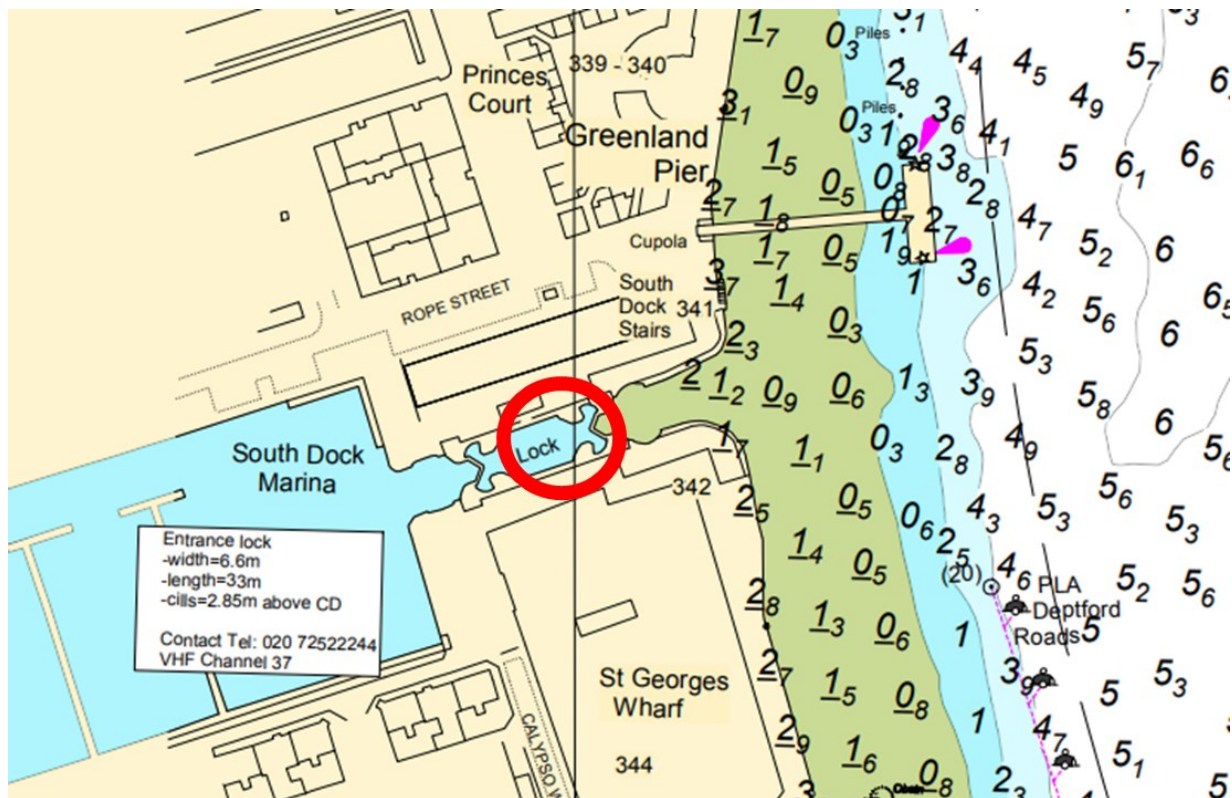

NOTICE TO MARINERS   M48 of 2020

LIMEHOUSE REACH SOUTH DOCK MARINA LOCK CLOSURE

Mariners are advised that due to essential maintenance works required to the lock gates, South Dock Marina lock will be closed to navigation from **Monday 9th November 2020** until early February 2021.

Vessels will not be able to enter or depart the marina during this time.

For further information please contact South Dock Marina Lock Office, on:

Tel: 020 7252 2244

Email: southdockmarina@southwark.gov.uk

16 October 2020

Port of London Authority
London River House, Royal Pier Road,
Gravesend, Kent DA12 2BG

Darren Knight
Deputy Harbour Master

EXPIRY DATE: 28th February 2021
TO RECEIVE FUTURE NOTICES TO MARINERS BY **E-MAIL**,
PLEASE REGISTER VIA OUR WEBSITE www.pla.co.uk
Telephone calls, VHF radio traffic, CCTV and radar traffic images may
be recorded in the VTS Centres at Gravesend and Woolwich
All Current Notices to Mariners can be found here -
<http://www.pla.co.uk/Safety/Regulations-and-Guidance/Notices-to-Mariners/Notices-to-Mariners>