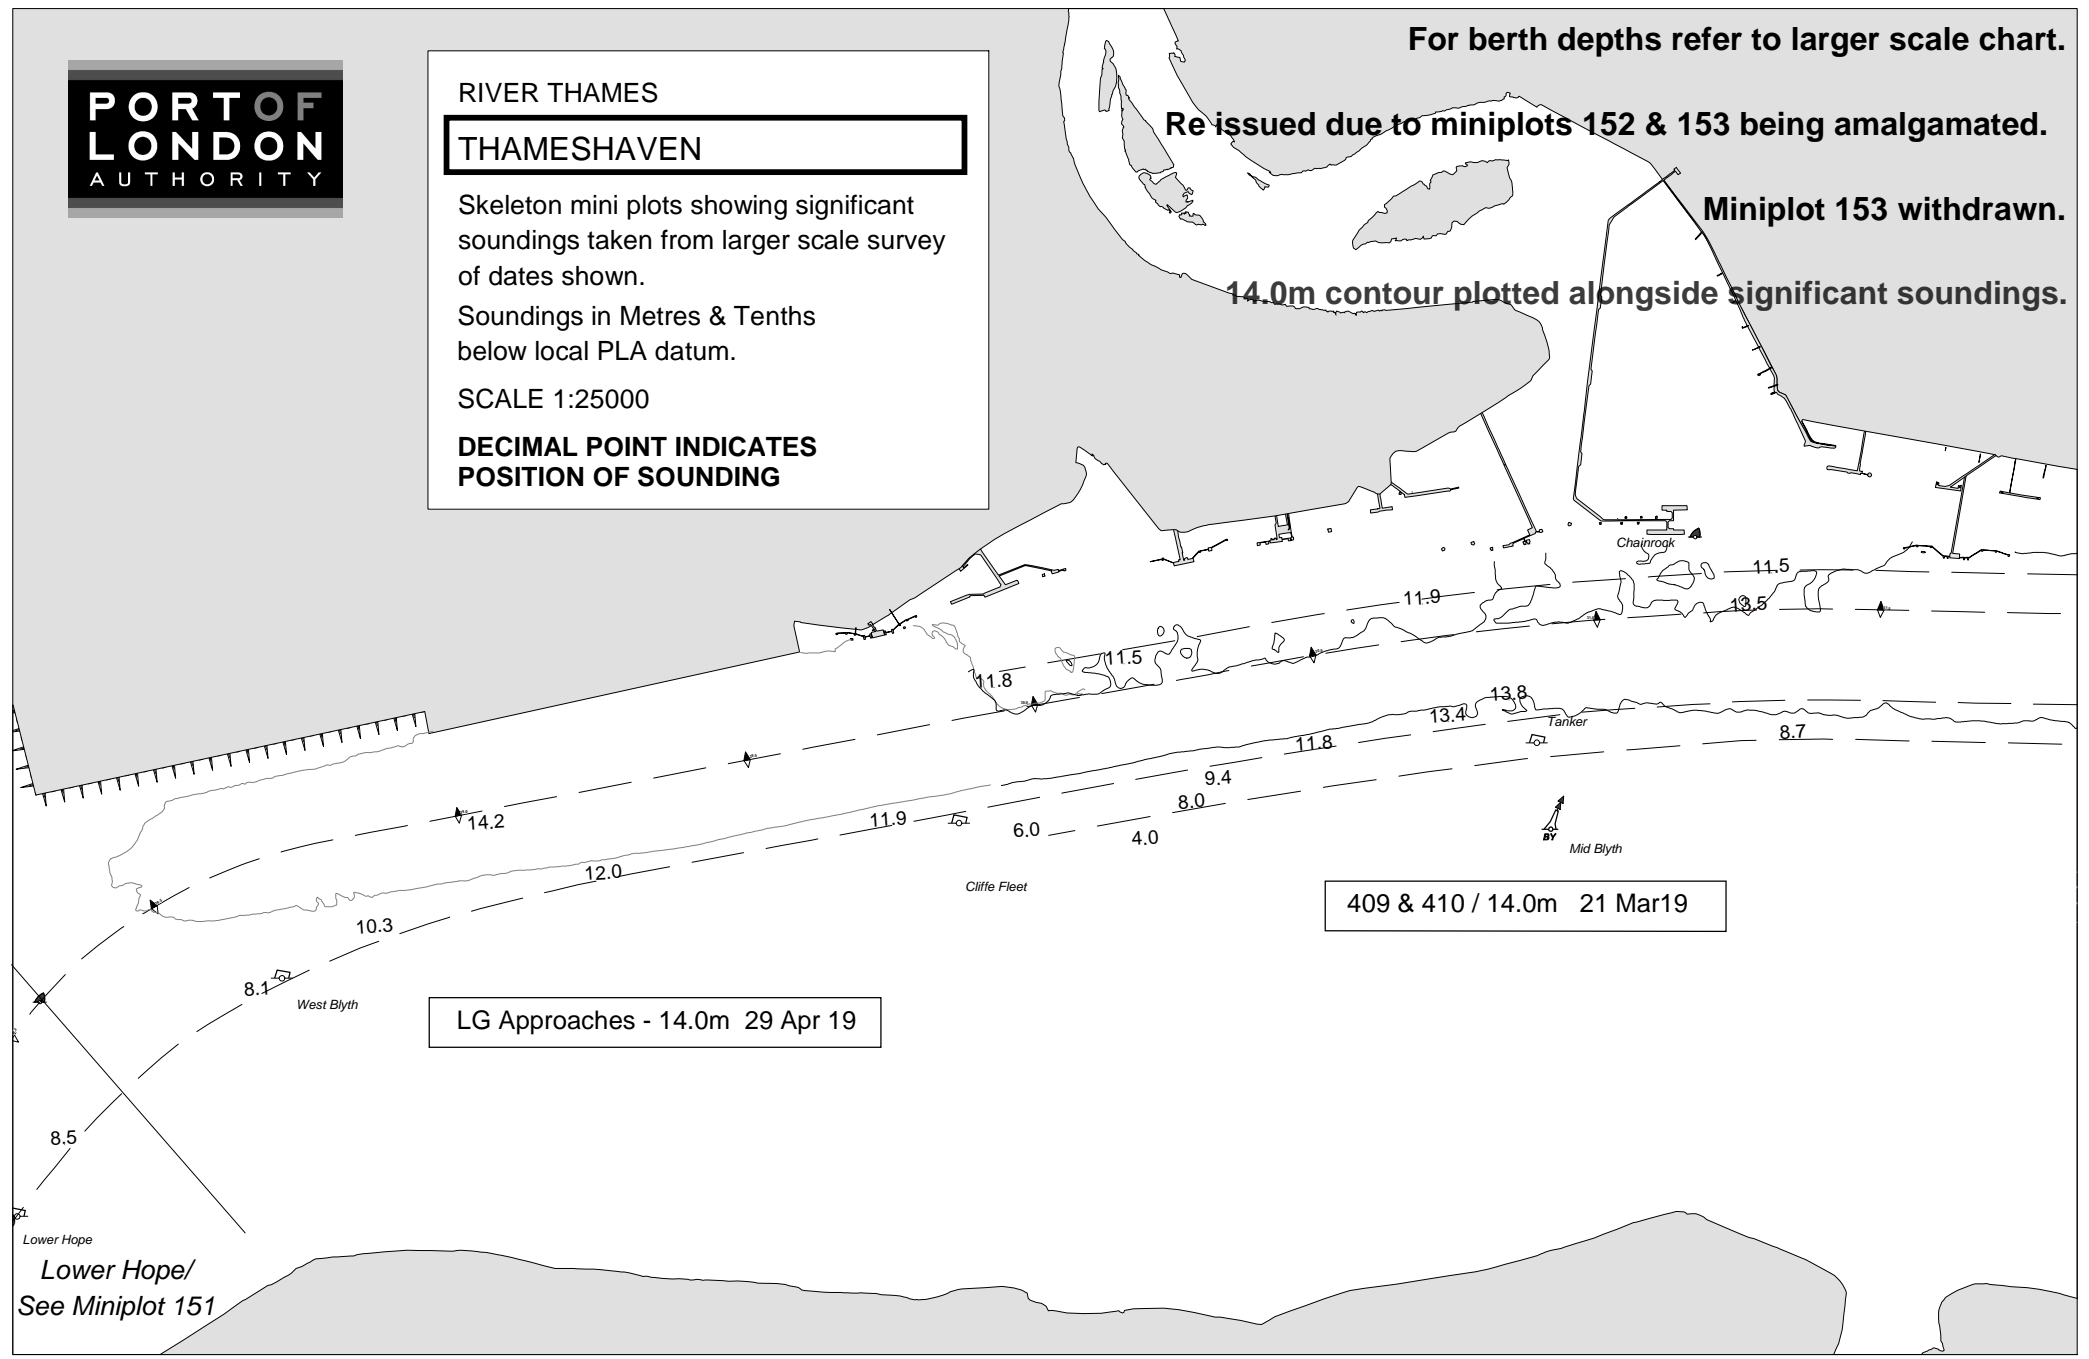

RIVER THAMES

**THAMESHAVEN**

Skeleton mini plots showing significant soundings taken from larger scale survey of dates shown.

Soundings in Metres & Tenths below local PLA datum.

SCALE 1:25000

**DECIMAL POINT INDICATES POSITION OF SOUNDING**

For berth depths refer to larger scale chart.

Re issued due to miniplots 152 & 153 being amalgamated.

Miniplot 153 withdrawn.

14.0m contour plotted alongside significant soundings.

LG Approaches - 14.0m 29 Apr 19

409 & 410 / 14.0m 21 Mar19

Lower Hope/  
See Miniplot 151