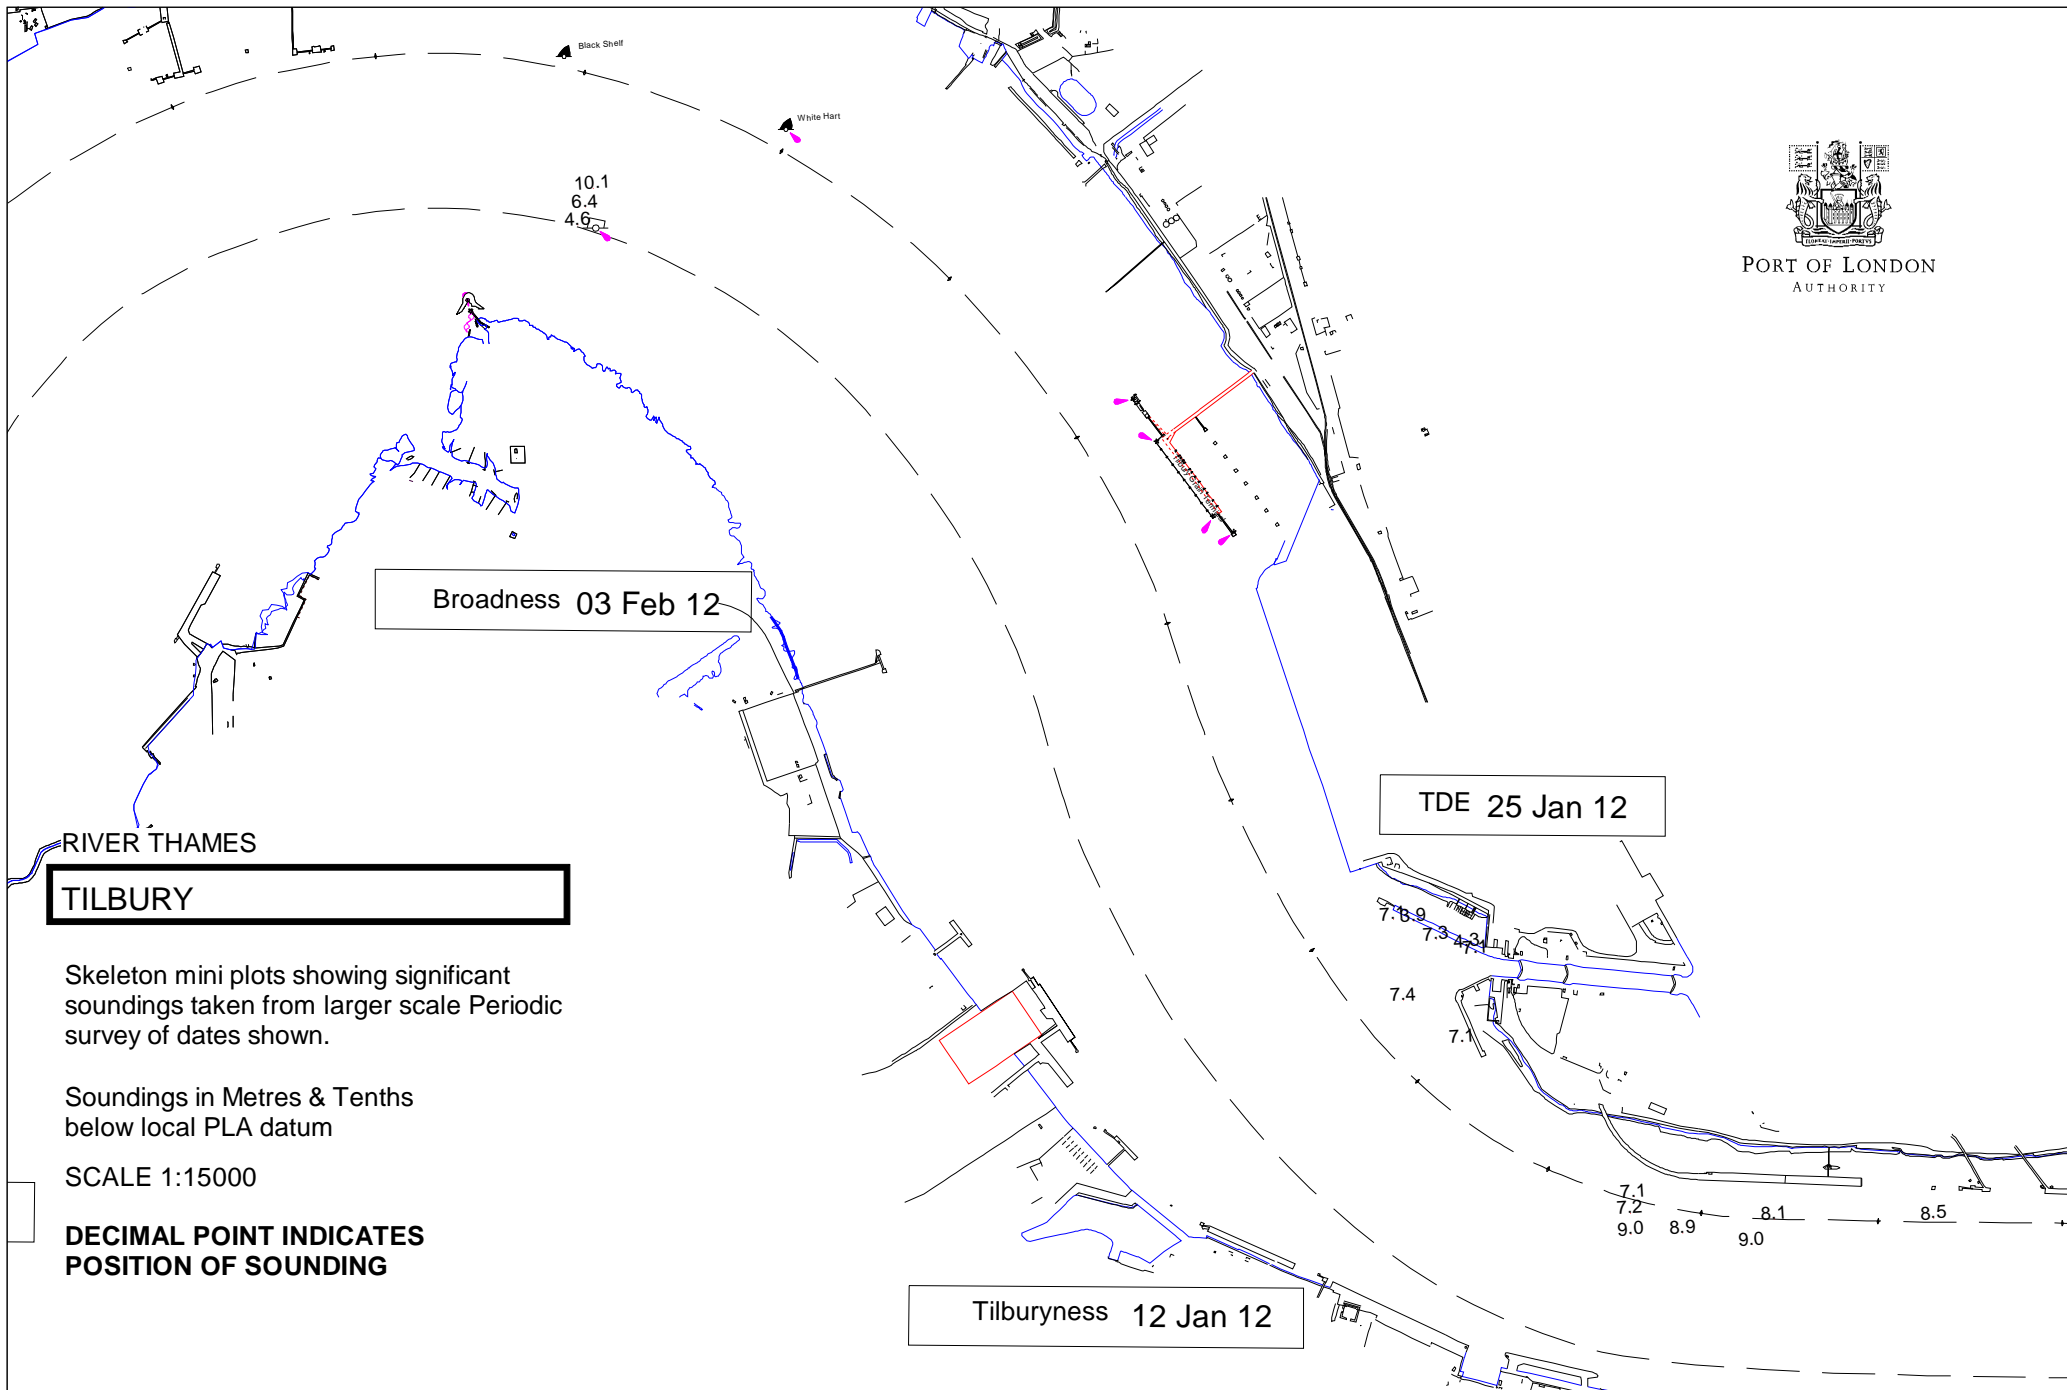

PORT OF LONDON
AUTHORITY

Broadness 03 Feb 12

TDE 25 Jan 12

Tilburyness 12 Jan 12

RIVER THAMES

TILBURY

Skeleton mini plots showing significant soundings taken from larger scale Periodic survey of dates shown.

Soundings in Metres & Tenths below local PLA datum

SCALE 1:15000

DECIMAL POINT INDICATES POSITION OF SOUNDING